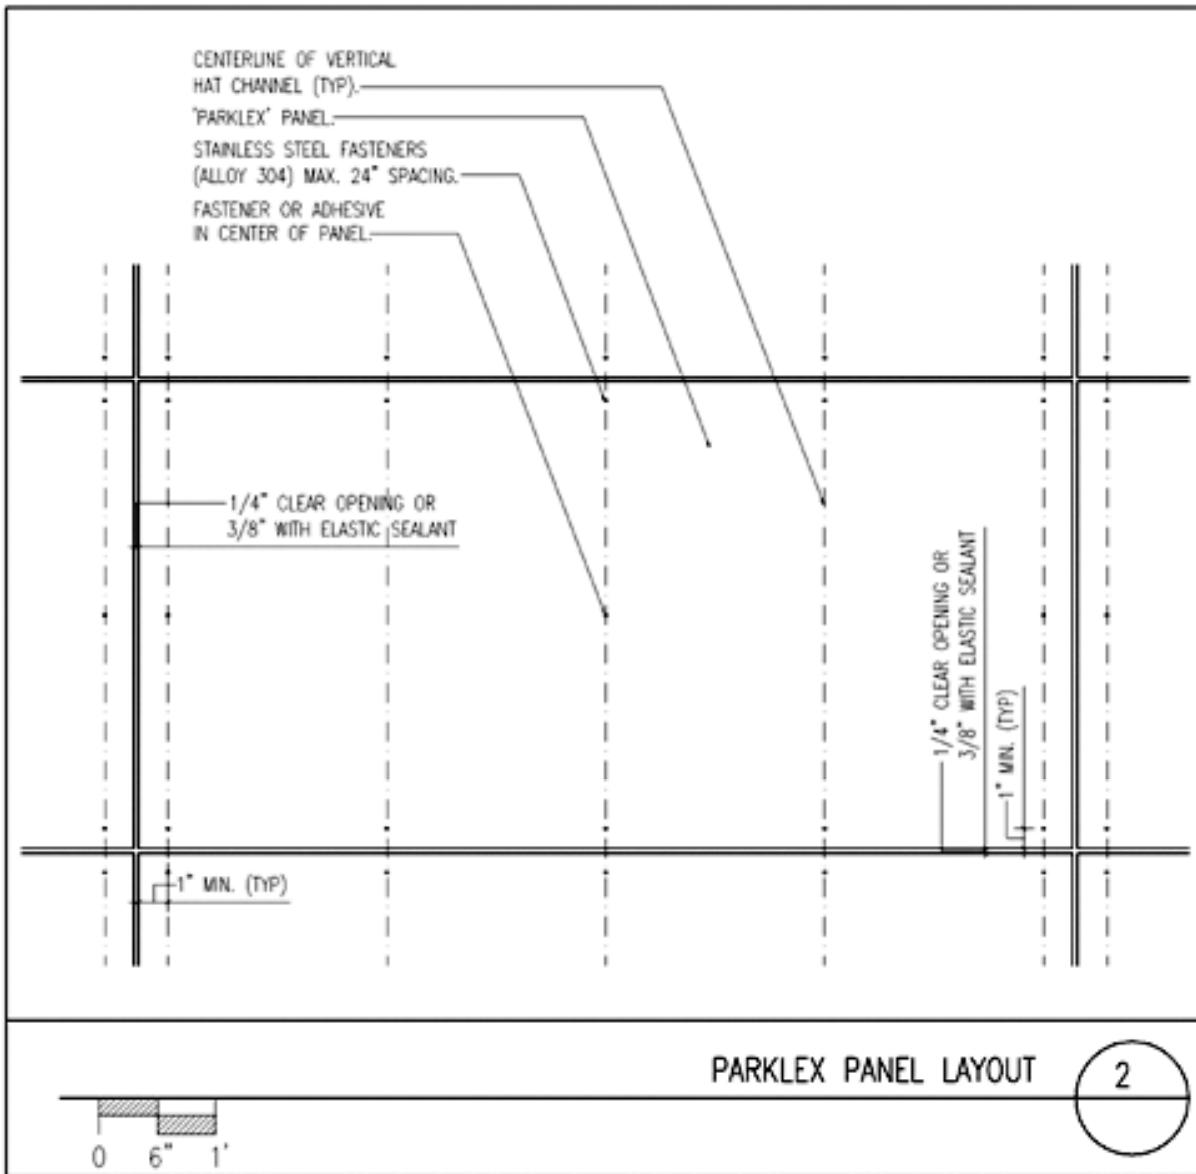

General Details for Parklex 1000 Installation
For Illustrative Purposes Only